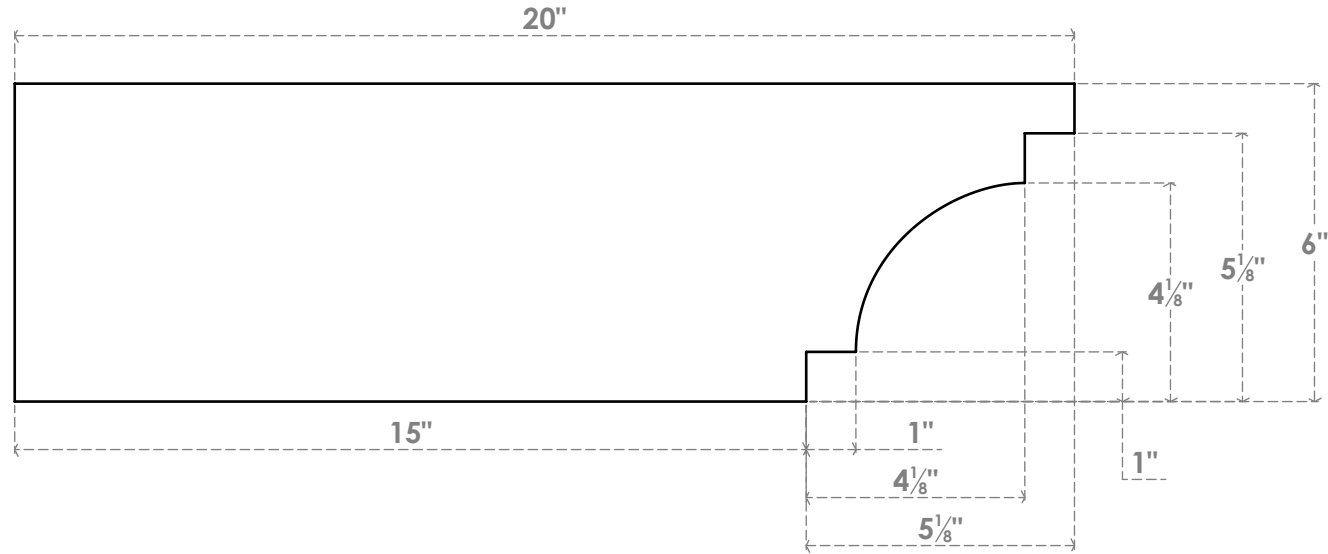

RFTP06X06X20MED

6"W X 6"H X 20"L MEDITERRANEAN ARCHITECTURAL GRADE PVC RAFTER TAIL

SIDE PROFILE

FRONT PROFILE

ISOMETRIC

EKENA MILLWORK
 2300 WEST MAIN ST.
 CLARKSVILLE, TX 75426
 TOLL FREE: 866-607-0453
 WWW.EKENAMILLWORK.COM