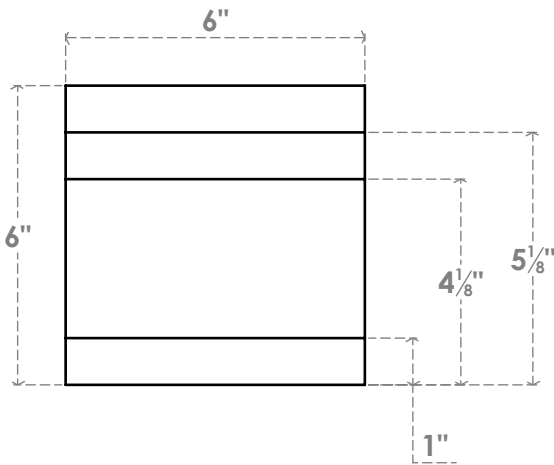

RFTP06X06X20MED

6"W X 6"H X 20"L MEDITERRANEAN ARCHITECTURAL GRADE PVC RAFTER TAIL

SIDE PROFILE

FRONT PROFILE

ISOMETRIC

EKENA MILLWORK
 2300 WEST MAIN ST.
 CLARKSVILLE, TX 75426
 TOLL FREE: 866-607-0453
 WWW.EKENAMILLWORK.COM